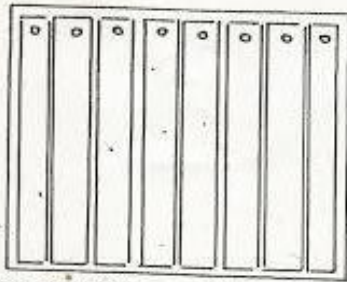

BARREROS para CAMIONES - USO UNIVERSAL

ART 574 BARRERO STD P/CAMION Y COLECT. 555 x 440 MM
 ART 575 " " " " 510 x 420
 ART 576 " " " " 465 x 400
 ART 577 " " " " 415 x 370
 ART 578 " " PICKUP 300 x 315
 ART 579A " " " AUTO 270 x 250

ART. 569 BARRERO STD CAMION Y COL. DEL 460 x 400
 " 570 " " " " 550 x 450
 " 580 " " " " 590 x 495

ART 583 BARRERO B/BENZ 525 x 410
 " 584 " " 475 x 405

ART 579B P/AUTOMÓVILES 120 UNIDADES

ART 571 - BARRERO DACO 560 x 500
 572 " " 560 x 650
 573 " " 560 x 855